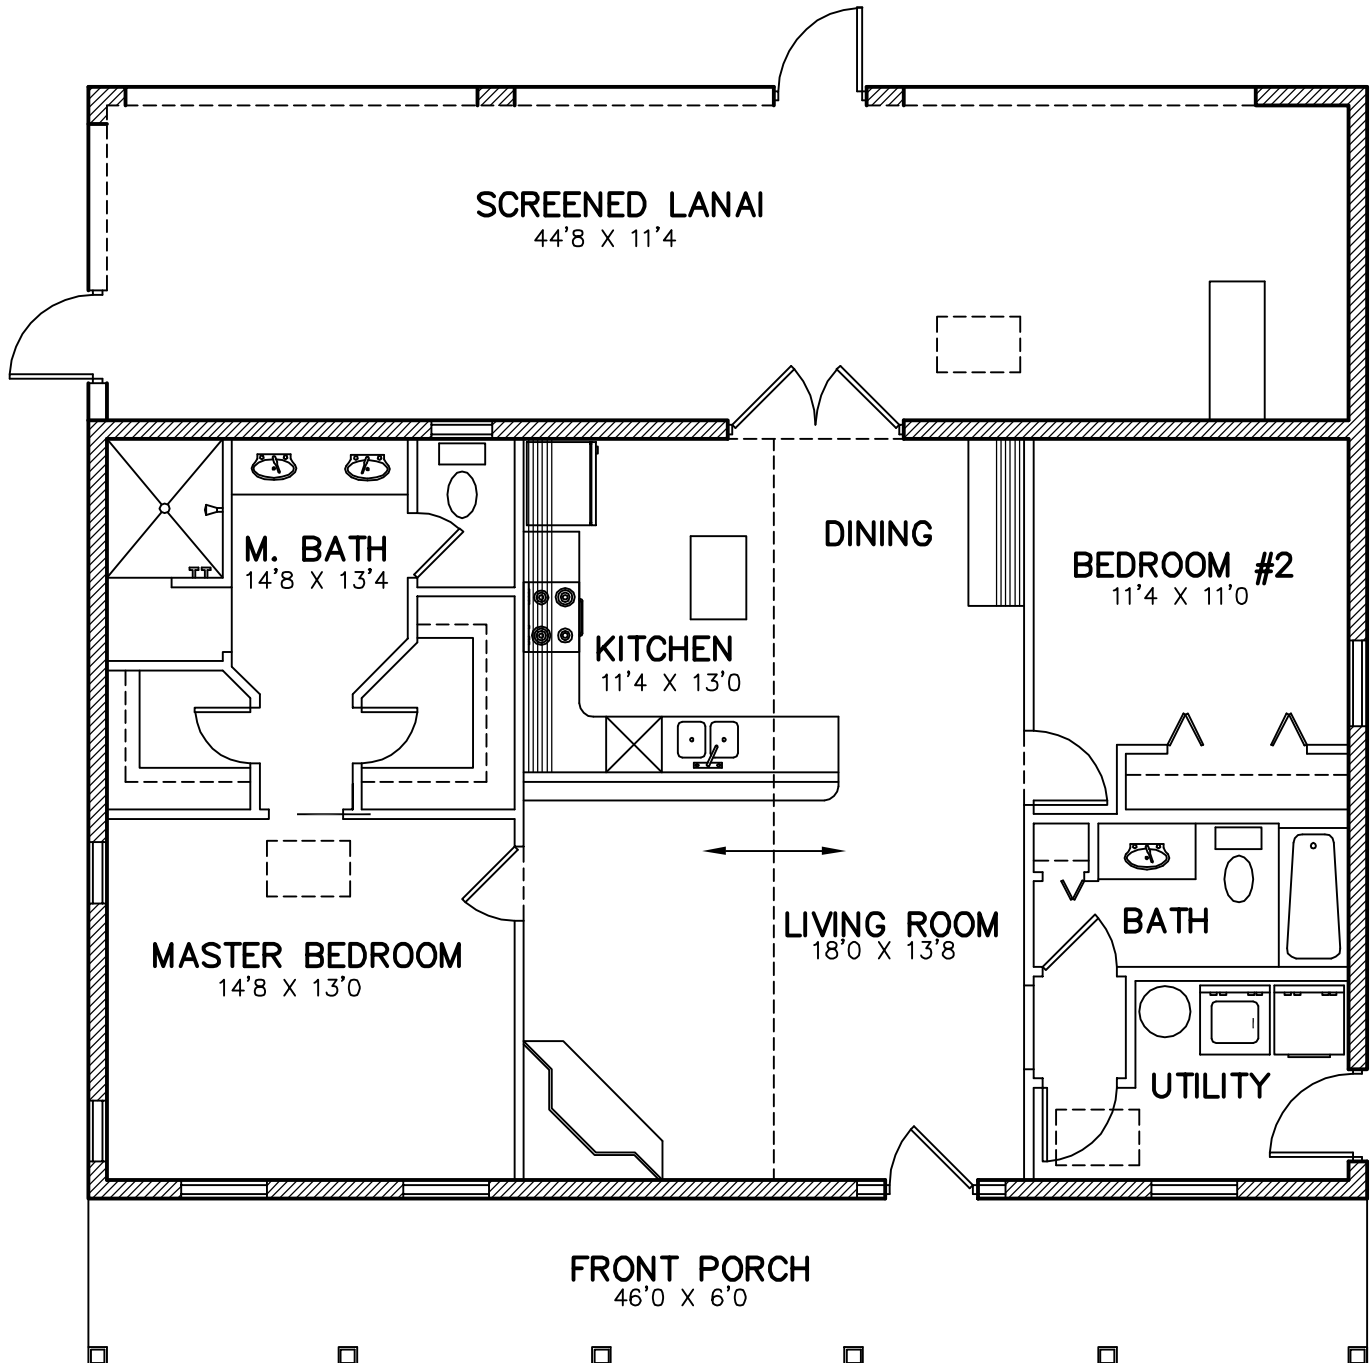

THE HARRIS MODEL

LIVING AREA - 1,288
SCREENED LANAI - 552
FRONT PORCH - 276

TOTAL UNDER ROOF - 2,116

FLOOR PLAN